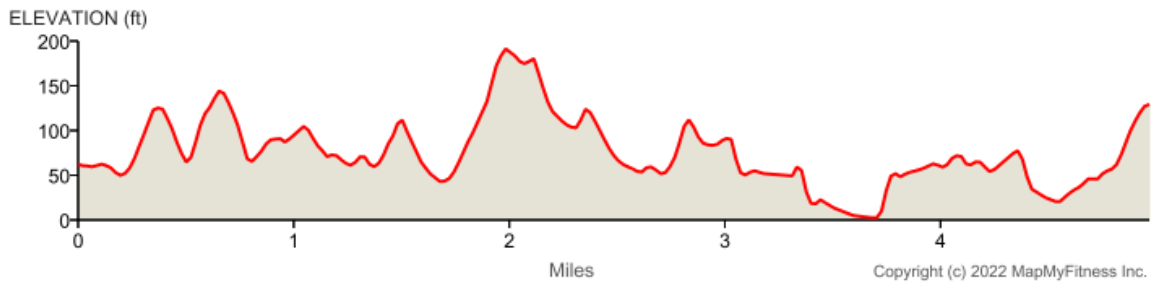

Ed Sherlock 8K

Distance: 4.97 mi

Elevation Gain: 390 ft

Elevation Max: 191 ft

Notes

0.00 mi Head east on South Rd/South Road toward Warwick Camp

0.24 mi	Turn left onto Camp Rd
0.25 mi	Head northwest on Camp Rd toward Well Ln
0.58 mi	Turn left onto Spice Hill Rd
0.64 mi	Turn right onto Camp Hill
0.66 mi	Turn right to stay on Camp Hill
0.67 mi	Slight left to stay on Camp Hill
0.79 mi	Head north on Camp Hill toward Middle Rd
0.79 mi	Turn left onto Middle RdDestination will be on the left
2.81 mi	Head west on Middle Rd toward South Rd
2.82 mi	Sharp left onto South Rd
3.65 mi	Continue onto South RoadDestination will be on the left
4.97 mi	Destination