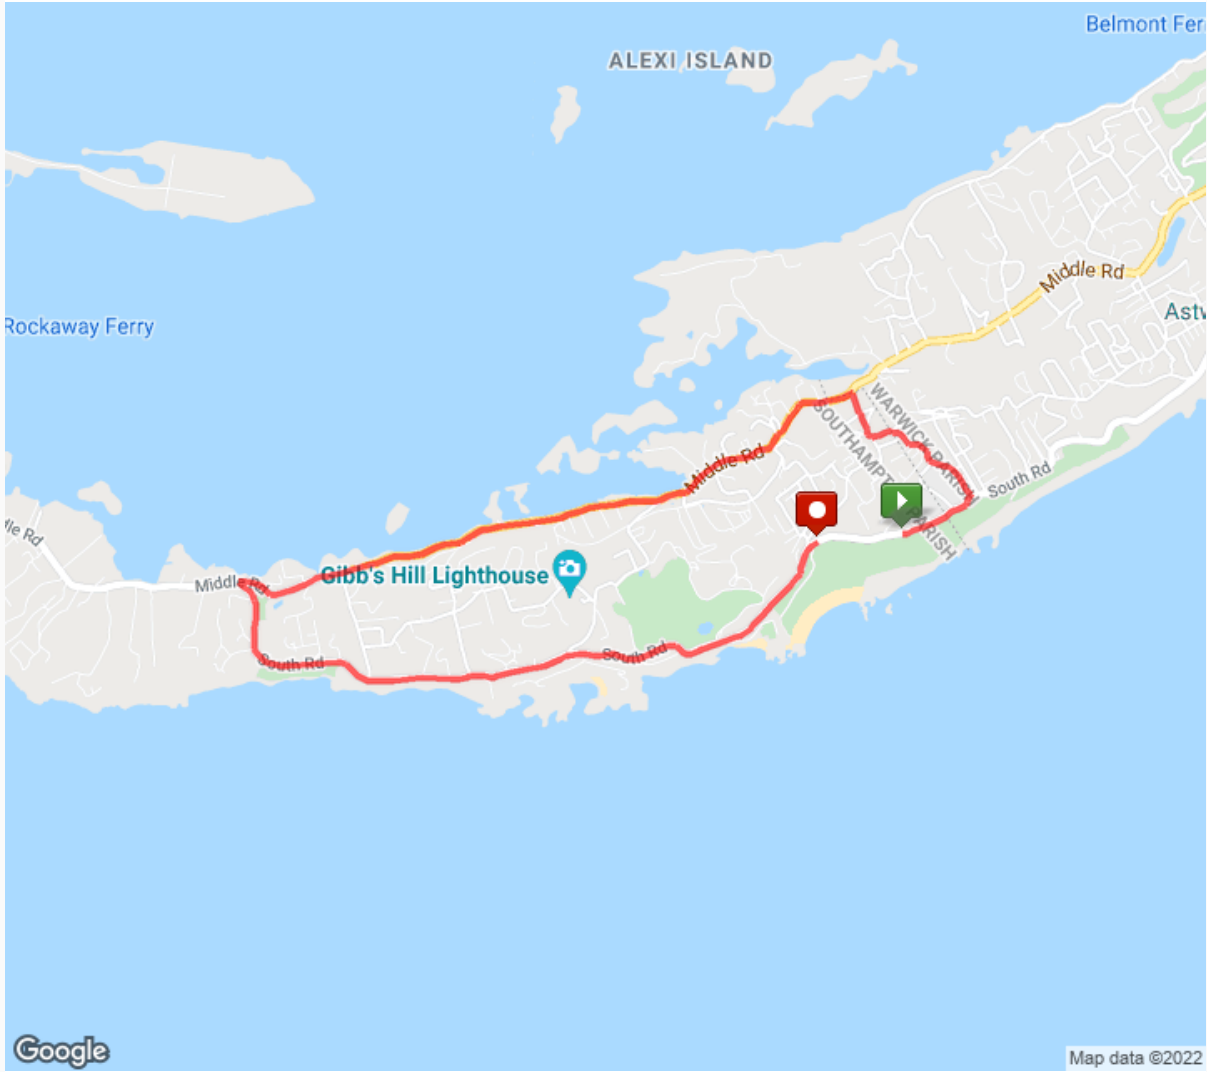

Ed Sherlock 8K

Distance: 4.97 mi

Elevation Gain: 390 ft

Elevation Max: 191 ft

Notes

0.00 mi Head east on South Rd/South Road toward Warwick Camp

0.24 mi	Turn left onto Camp Rd
0.25 mi	Head northwest on Camp Rd toward Well Ln
0.58 mi	Turn left onto Spice Hill Rd
0.64 mi	Turn right onto Camp Hill
0.66 mi	Turn right to stay on Camp Hill
0.67 mi	Slight left to stay on Camp Hill
0.79 mi	Head north on Camp Hill toward Middle Rd
0.79 mi	Turn left onto Middle RdDestination will be on the left
2.81 mi	Head west on Middle Rd toward South Rd
2.82 mi	Sharp left onto South Rd
3.65 mi	Continue onto South RoadDestination will be on the left
4.97 mi	Destination